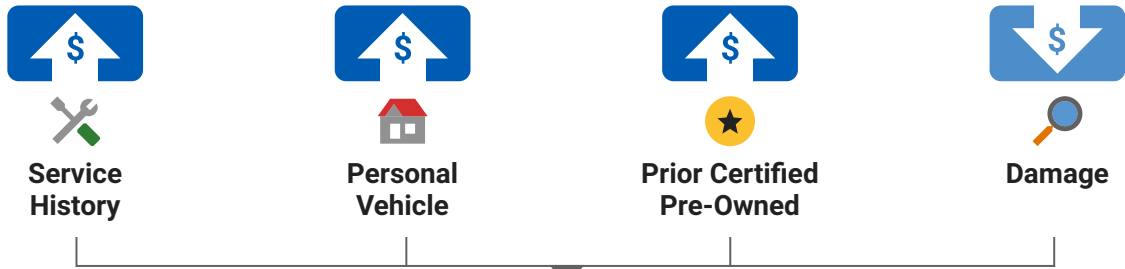

**CARFAX** History-Based Value Report

History events affecting this vehicle's value

**\$32,710 Retail Value**

**Vehicle History Report™**

US \$44.99

**2018 MERCEDES-BENZ E-CLASS E 300**

VIN: WDDZF4JB2JA315851  
 SEDAN 4 DR  
 2.0L I4 F DOHC 16V  
 GASOLINE  
 REAR WHEEL DRIVE